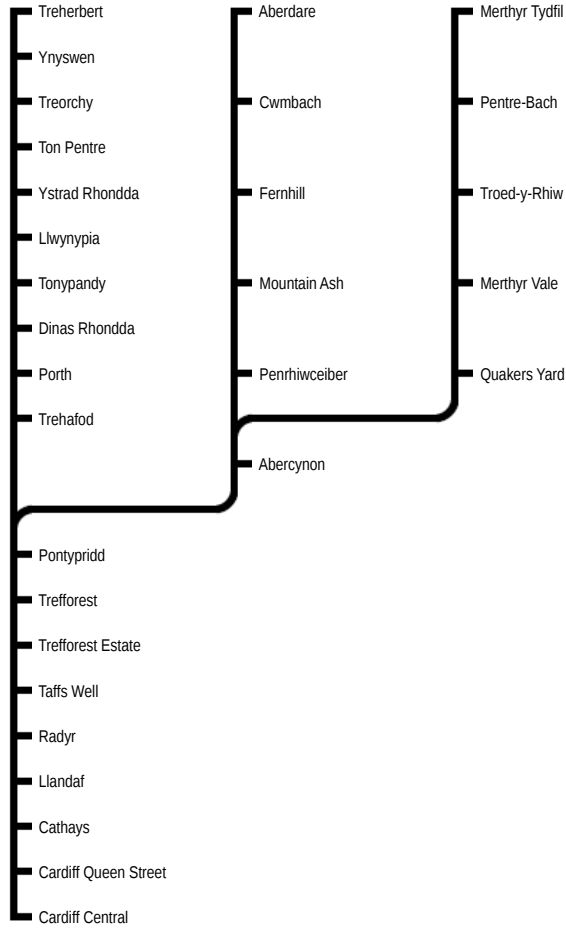

## Table 165

Treherbert, Aberdare & Merthyr Tydfil - Pontypridd - Cardiff

Valid from 06 October until 14 December 2024 - Last updated 06 October 2024